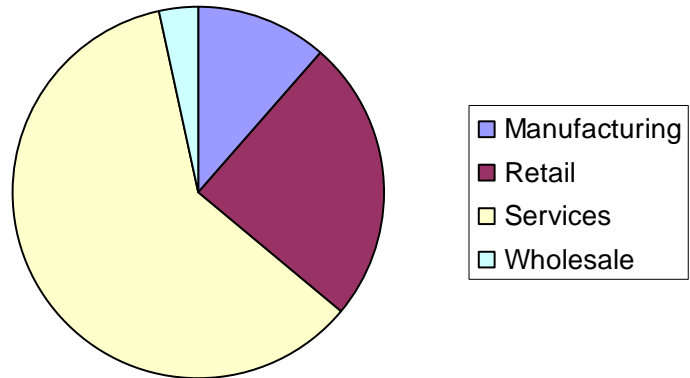

Analysis of Applicants by Sector

<u>Category</u>	<u>Number</u>
Manufacturing	7
Retail	15
Services	37
Wholesale	2
TOTAL	61

Feedback from Applicants

- Feedback has been sought from applicants as part of closing out the applications
- Feedback has been positive in all instances
- Typical comments received:
  - *“Found meeting with Adviser very worthwhile”*
  - *“Advice received very practical”*
  - *“Pleasantly surprised by the experience of the Adviser”*
  - *“Got some issues to think about – may not implement all suggestions but glad to get them anyway”*
  - *“Good to have a sounding board to verify on the right track”*
  - *“Good to talk to someone who is in business also”*
  - *“Got encouragement to keep going in a difficult time”*
  - *“Good to have a contact to bounce ideas off in the future”*

Expansion of the Pilot Programme

- The Programme is being expanded to the South-East Region
  - Waterford, Wexford, Kilkenny and Carlow
- There is broad support from the business and political community for this expansion
- Launch date 10th May 2010
  - 18:00 – 20:00
  - Location – Tower Hotel in Waterford